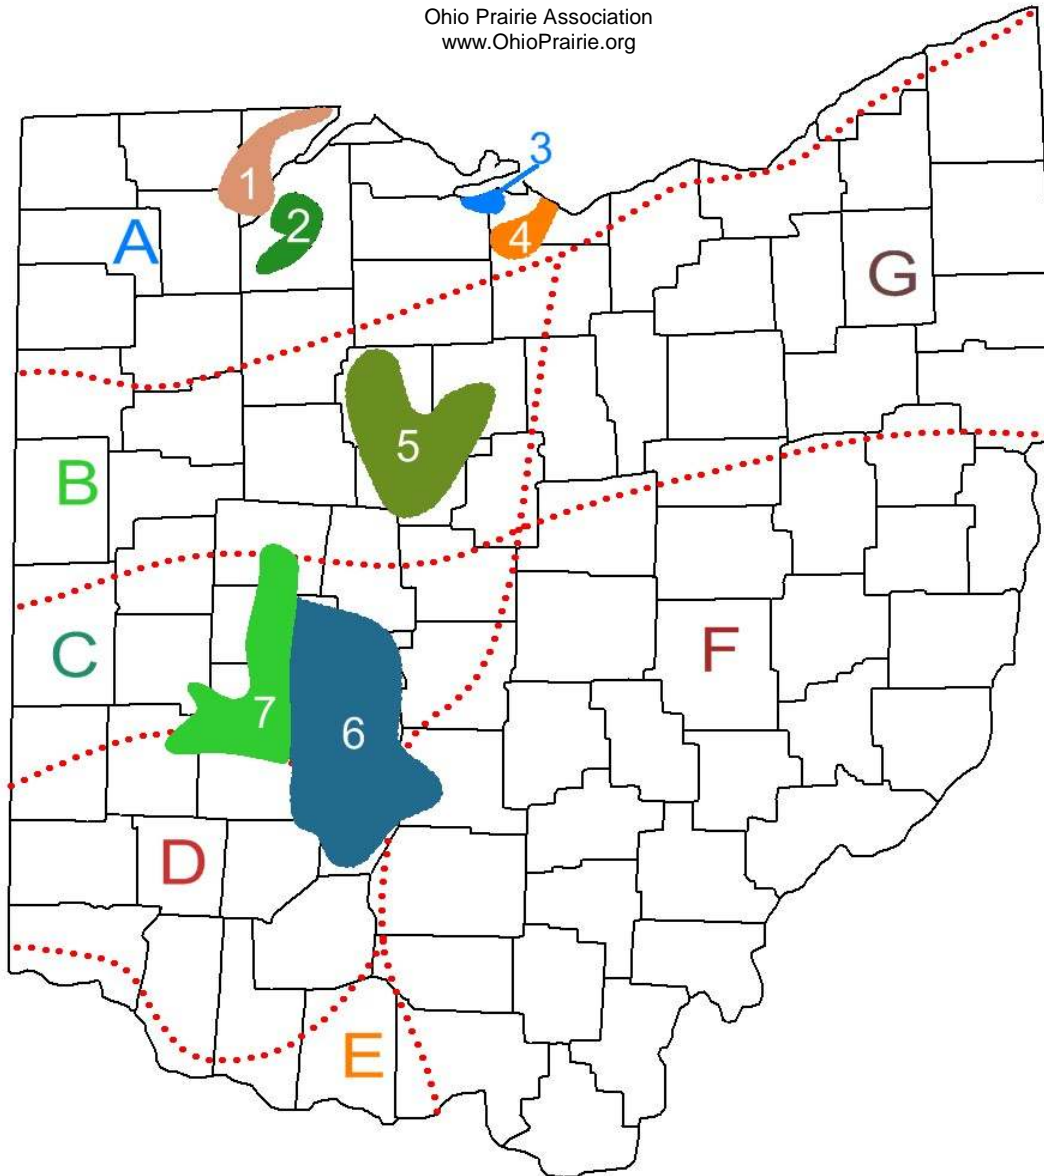

Presettlement Prairie Regions of Ohio

Note: The specific prairie borders here are only generalizations. The marked prairies represent only closely-approximate locations and sizes. Numerous original smaller prairies throughout all regions of the state are not shown here. These weren't Ohio's only prairies—just the largest.

Ohio Prairie Association
www.OhioPrairie.org

- Prairie Region Name
- A Lake Plains Prairie Region
 - B Central Till Plain Prairie Region
 - C Southern Till Plain Prairie Region
 - D Southwest Ohio Prairie Region
 - E Lexington Plain Prairie Region
 - F Unglaciated Appalachian Plateau Prairie Region
 - G Glaciated Appalachian Plateau Prairie Region

Large Original Landscape Prairies of Presettlement Ohio

- 1 Oak Openings Prairies
- 2 Wood County Prairies
- 3 Castalia-Sandusky Bay Prairies
- 4 Firelands Prairie
- 5 Sandusky Plains Prairie
- 6 Darby Plains Prairie
- 7 Mad River Prairie Fens